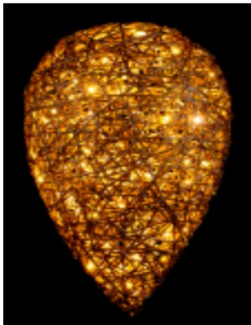

71599-009

LED

Tropfen
44x76x44 cm
3,0 kg
7 Watt

71599-010

LED

Tropfen
55x96x55cm
3,7 kg
14 Watt