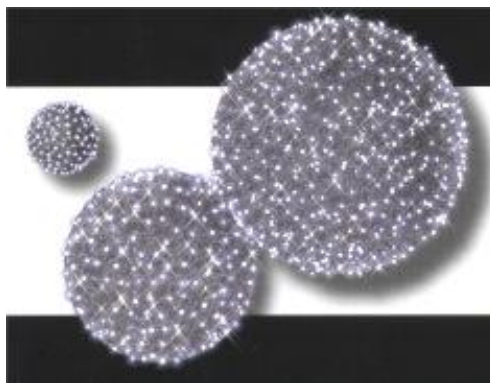

- Dekorations-Teppich je Rot, Silber oder Gold
- Außen LED Lichterketten mit roten, weißen oder warmweißen LED