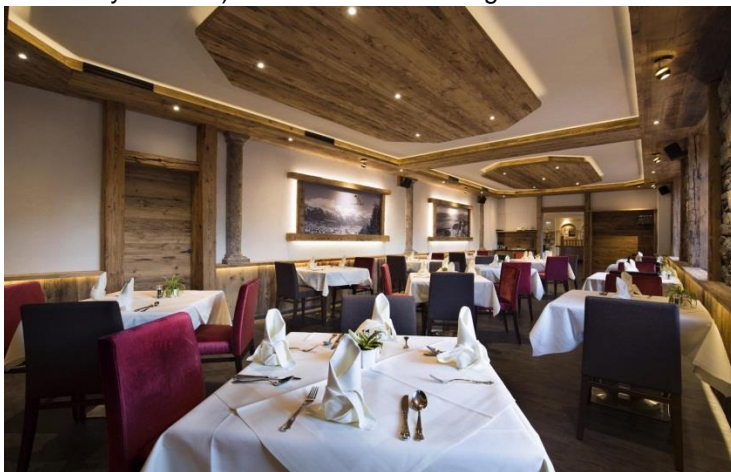

BREAKFAST & RESTAURANT

- Buffet breakfast from 07:00am until 10:00am (Weekend until 11:00am)
- Restaurant Monday until Friday from 11:00am until 01:30pm and 06:00pm until 09:00pm (Weekend and cath. holidays closed). In summertime with gardenbar!