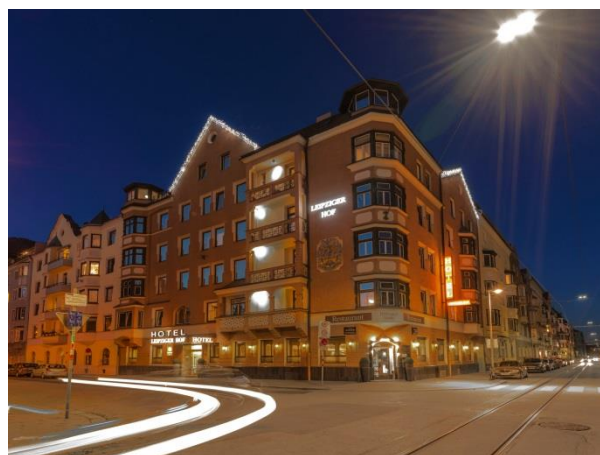

LEIPZIGER HOF

****

Innsbruck

Hotel Leipziger Hof****

Hotel Leipziger Hof is the next generation. Whether on a business travel or if you would like to enjoy and explore the beautiful city of Innsbruck.

The hotel offers you the greatest comfort and exceptional service in a charming atmosphere. Tradition since over 100 years!

The hotel is located directly opposite the city park of Innsbruck next to the Olympic Hall and the Innsbruck main train station - so it is the ideal place for your visit at a fair, congress or event.

HOTEL FACILITIES:

- 60 Classic & Family Rooms (up to 4 pers.)
- All fully air-conditioned
- 15 Longstay Apartments with Kitchenette
- Bathrooms equipped with tub or shower / WC
- Hair Dryer
- Work desk
- Safe
- Flat Screen including SKY TV
- Free Internet (WLAN and broadband)

SERVICE:

- À la carte Restaurant "Defreggerstube"
- Recreation centre on highest floor
- 24h Reception
- Conference facilities
- Laundry Service

EXTRAS:

- Babycribs
- Linen for persons with allergies
- Vending machines at hotel floors

CHECK-IN: from 3:00 P.M.

CHECK-OUT: till 11:00 A.M.

PARKING:

- 16 Underground Parking spaces (fee)
- 35 Parking Places on hotelown parking lot (fee)
- E-charge station